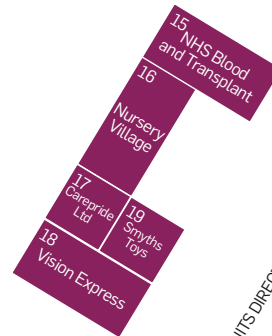

Exhibitor	Stand No.
AVON COSMETICS LTD	4
BAE Systems	1
Breitling	21
Briarwood School	5
Bright Horizons Family Solutions	45
Budweiser Brewing Group UK&I	31
Cabot Circus	21
Carepride Ltd	17
Cedar Care Homes	44
Costa	21
Defence Business Services	20
Defence Equipment & Support	36
Five Guys	21
Goldsmiths	21
Graysons Hospitality Ltd	32
H beauty	42
Harvey Nichols	21
Heidelberg Materials	33
Inditex	10
lungo Solutions	46
Milestones Trust	9
Motability Operations	35
Nandos	3
National Careers Service	27
NFU Mutual	40
NHS Blood and Transplant	15
Nursery Village	16
Pandora	21
Rheinmetall	6
Rolls Royce	2
Smyths Toys	19
Snapdragons Nursery	34
Tag Heuer	21
TechGeek UK	41
The Perfume Shop	21
The Planning Inspectorate	43
The Real Greek	21
TUI	30
Vision Express	18
Watches of Switzerland	21

HOTEL CHOCOLAT